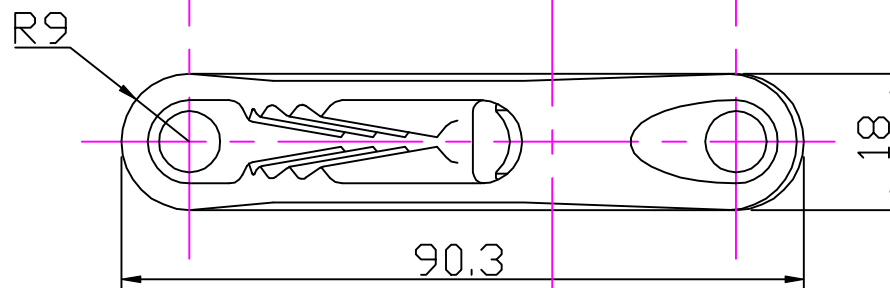

Ø4 – 8mm
3/16" – 5/16"

Rigged 1:1

Rigged 2:1

Rigged for
trapeze

Section 'AA'

Issue: 1. Jul 2000
ID253.dwg

Material:
Cleat: – Diecast Aluminium
Roller: – Reinforced Nylon

Installation Drawing for: –

CL253

Trapeze & Vang Cleat

Clamcleats Limited
Watchmead
Welwyn Garden City
Hertfordshire AL7 1AP
England

Telephone +44 (0)1707 330101
Fax +44 (0)1707 321269
<http://www.clamcleat-rope-cleats.com>

Scale 1:1

All dimensions in mm.