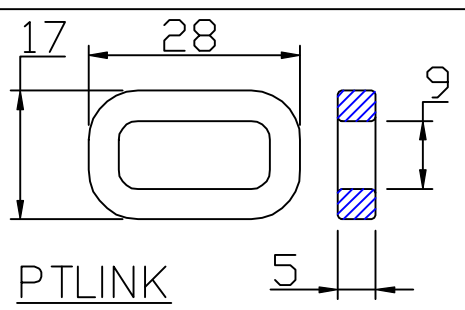

Ø4 – 8mm
3/16" – 5/16"

Rigged 1:1

Rigged 2:1

Rigged for
trapeze

Section 'AA'

Issue: 1. Jul 2000
ID253.dwg

Material:
Cleat: – Diecast Aluminium
Roller: – Reinforced Nylon

Installation Drawing for: –

CL253

Trapeze & Vang Cleat

Clamcleats Limited
Watchmead
Welwyn Garden City
Hertfordshire AL7 1AP
England

Telephone +44 (0)1707 330101
Fax +44 (0)1707 321269
<http://www.clamcleat-rope-cleats.com>

Scale 1:1

All dimensions in mm.