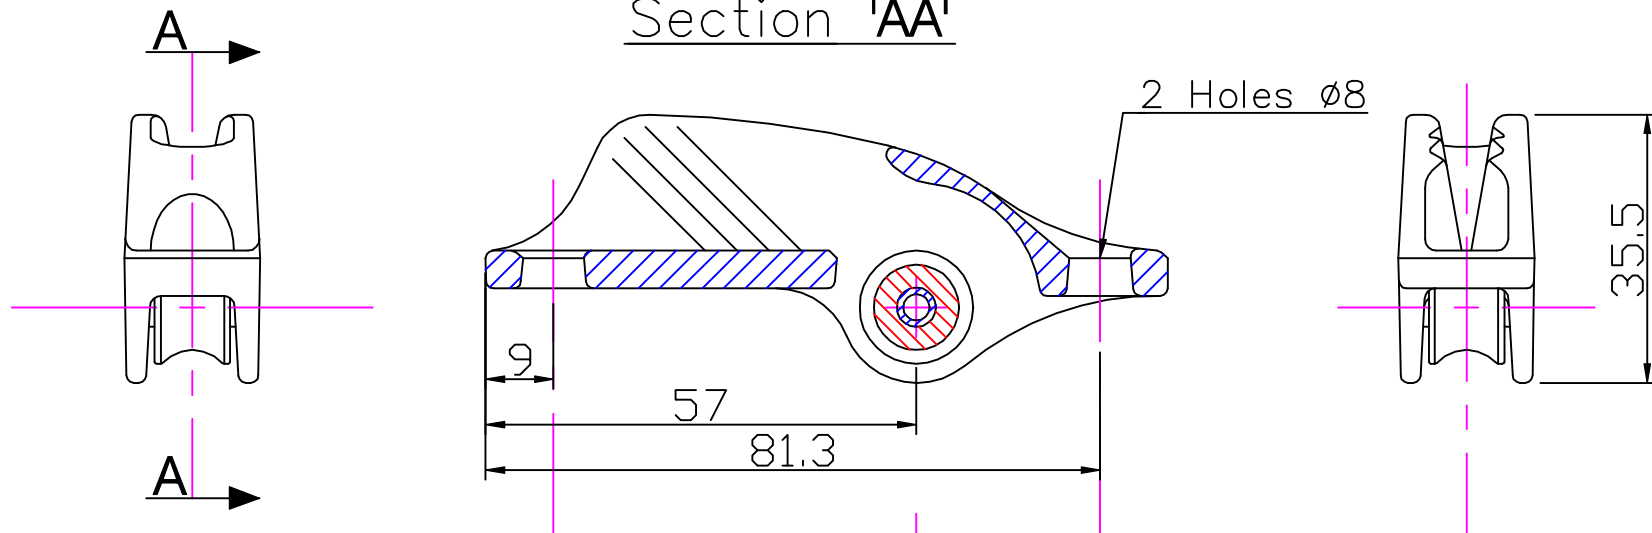

Ø4 – 8mm
3/16" – 5/16"

Rigged 1:1

Rigged 2:1

Rigged for
trapeze

Section 'AA'

Issue: 1. Jul 2000
ID253.dwg

Material:
Cleat: – Diecast Aluminium
Roller: – Reinforced Nylon

Installation Drawing for: –

CL253

Trapeze & Vang Cleat

Clamcleats Limited
Watchmead
Welwyn Garden City
Hertfordshire AL7 1AP
England

Telephone +44 (0)1707 330101
Fax +44 (0)1707 321269
<http://www.clamcleat-rope-cleats.com>

Scale 1:1

All dimensions in mm.